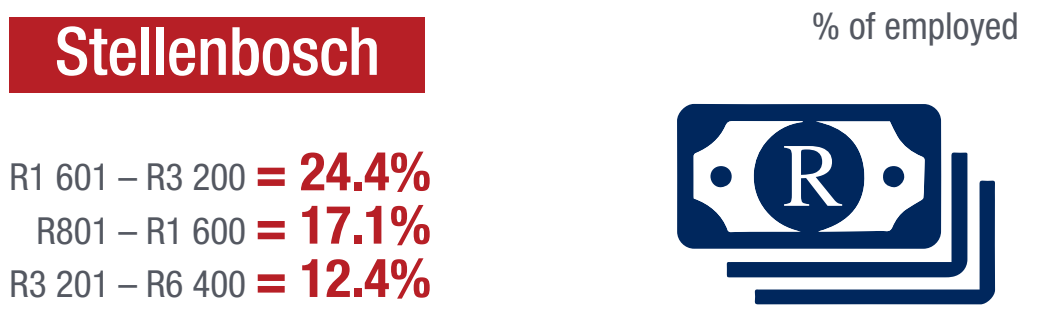

Monthly income