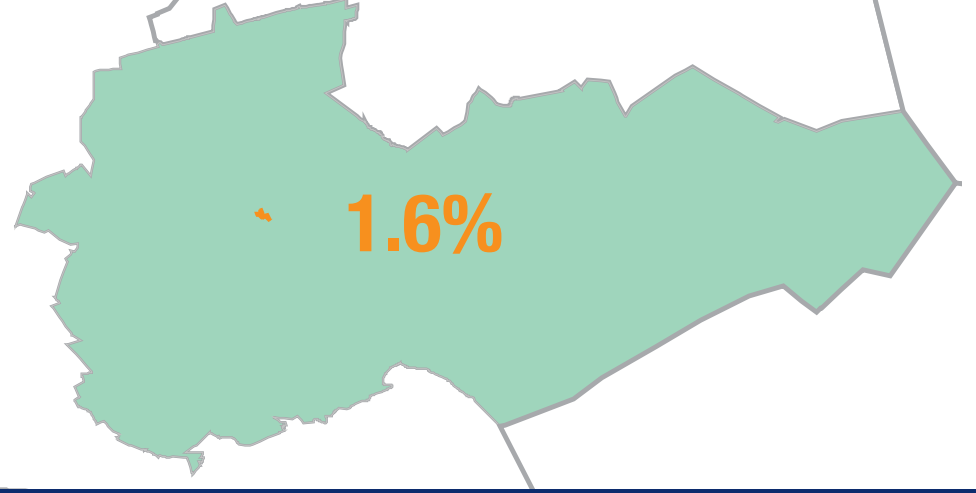

Ward 13 in a nutshell

STELLENBOSCH
STELLENBOSCH • PNIEL • FRANSCHHOEK

MUNICIPALITY • UMASIPALA • MUNISIPALITEIT

Size

Ward 13 in comparison to the Stellenbosch population:

(2 483 of 155 733 or 1.6%)

Demographics