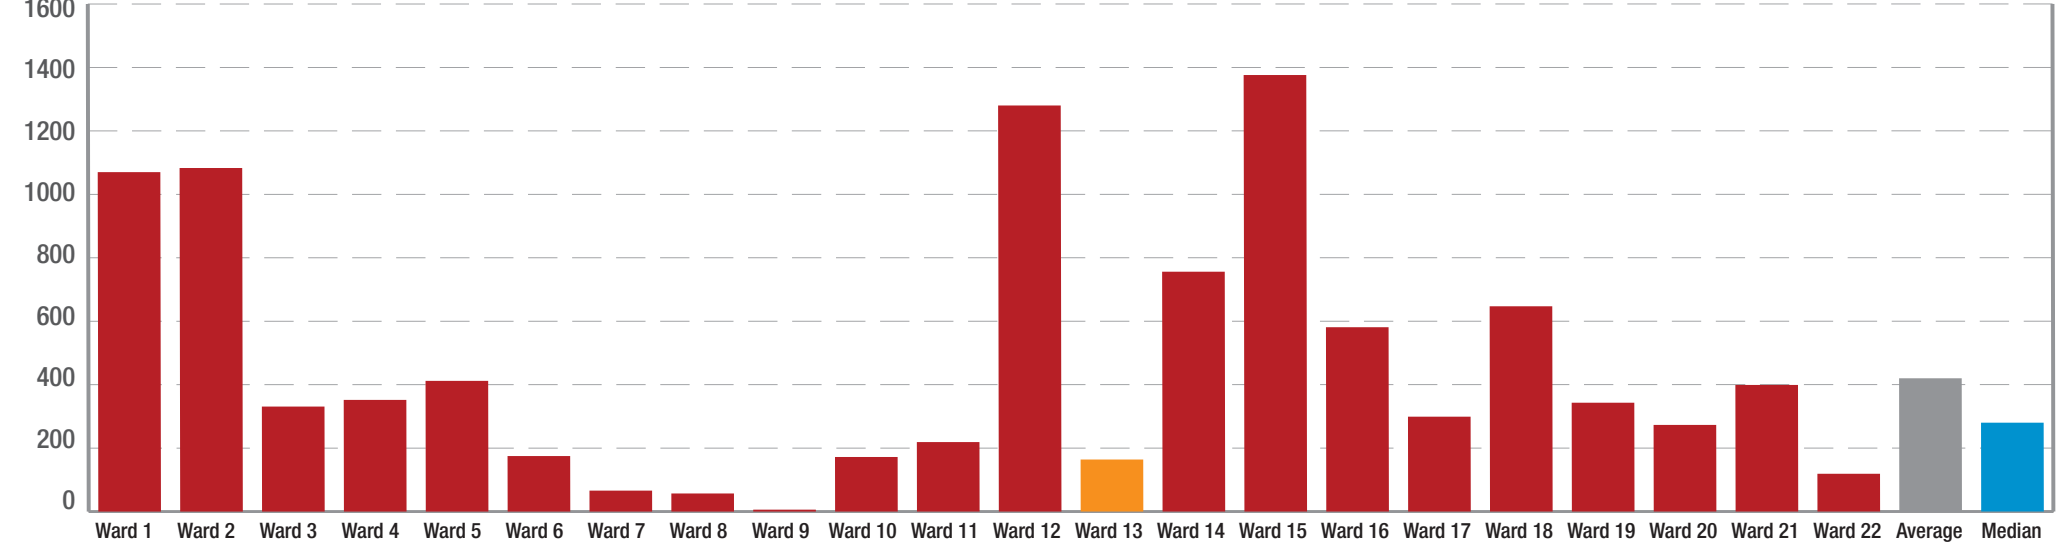

Employment

Monthly income

Socio-demography

Type of dwelling

Access to services

How does Ward 13 compare to other Wards?

Unemployment by ward

Employment by ward

Personal monthly income (% of employed)

Highest level of education attained (% of 20 years and older)