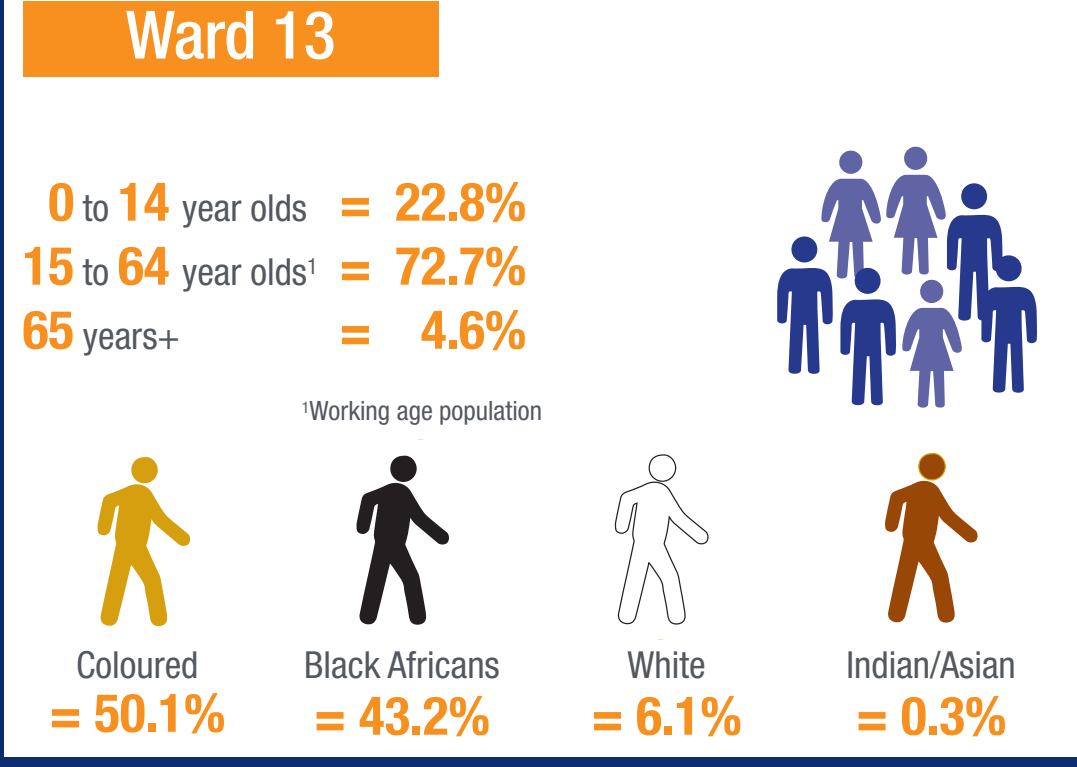

Ward 13 in a nutshell

STELLENBOSCH
STELLENBOSCH • PNIEL • FRANSCHHOEK

MUNICIPALITY • UMASIPALA • MUNISIPALITEIT

Size

Ward 13 in comparison to the Stellenbosch population:

(2 483 of 155 733 or 1.6%)

Demographics

Employment

Monthly income

Socio-demography

Type of dwelling

Access to services

How does Ward 13 compare to other Wards?

Unemployment by ward

Employment by ward

Personal monthly income (% of employed)

Highest level of education attained (% of 20 years and older)