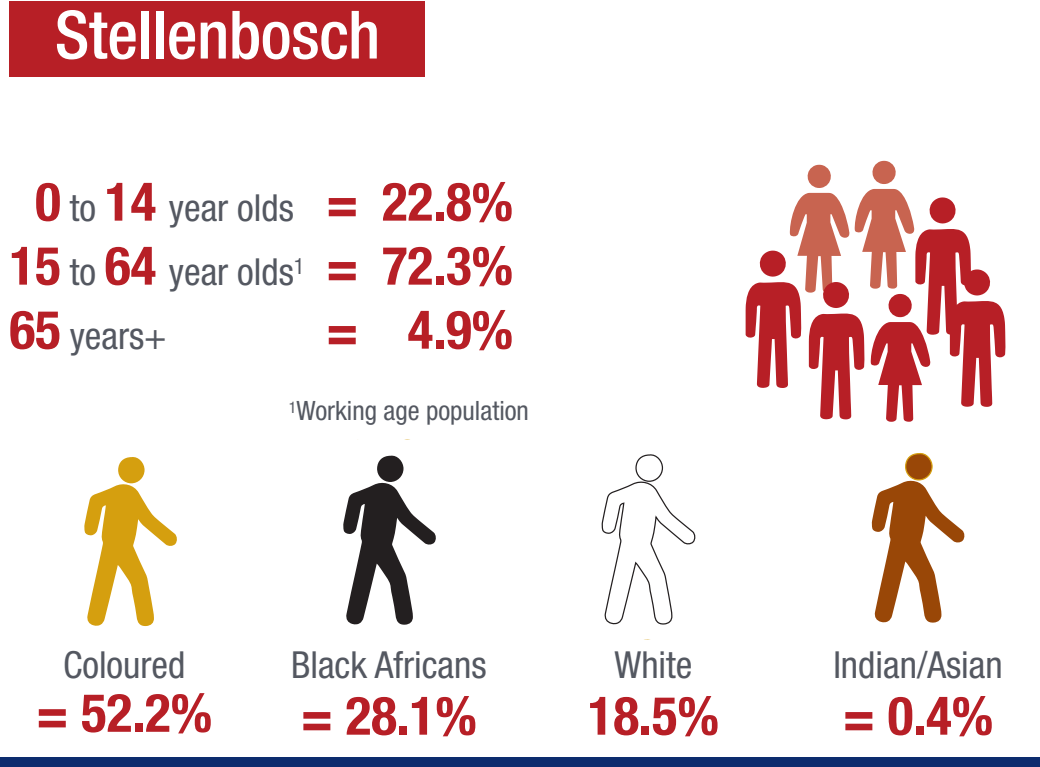

Ward 13 in a nutshell

STELLENBOSCH
STELLENBOSCH • PNIEL • FRANSCHHOEK

MUNICIPALITY • UMASIPALA • MUNISIPALITEIT

Size

Ward 13 in comparison to the Stellenbosch population:

(2 483 of 155 733 or 1.6%)

Demographics

Employment

Monthly income

Socio-demography

Type of dwelling

Access to services

How does Ward 13 compare to other Wards?

Unemployment by ward

Employment by ward

Personal monthly income (% of employed)

Highest level of education attained (% of 20 years and older)