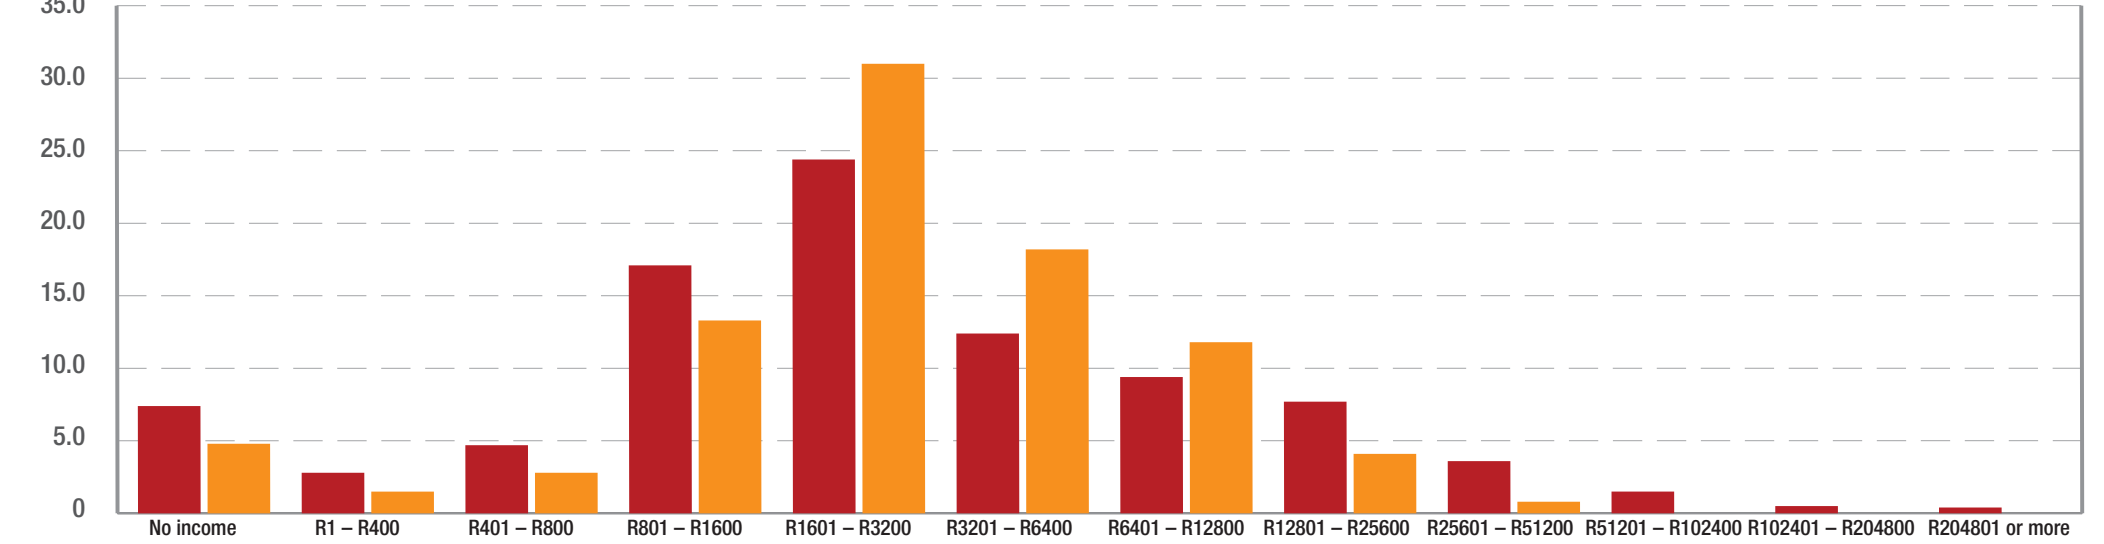

Employment

Monthly income

Socio-demography

Type of dwelling

Access to services

How does Ward 13 compare to other Wards?

Unemployment by ward

Employment by ward

Personal monthly income (% of employed)

Highest level of education attained (% of 20 years and older)