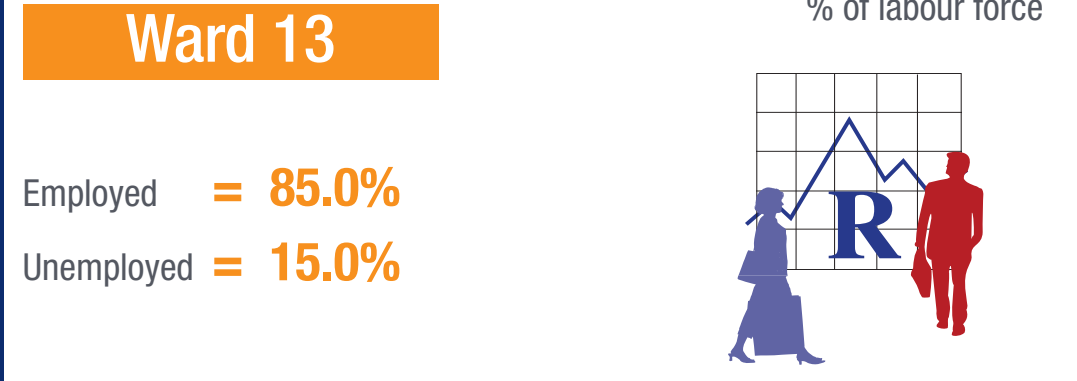

Employment